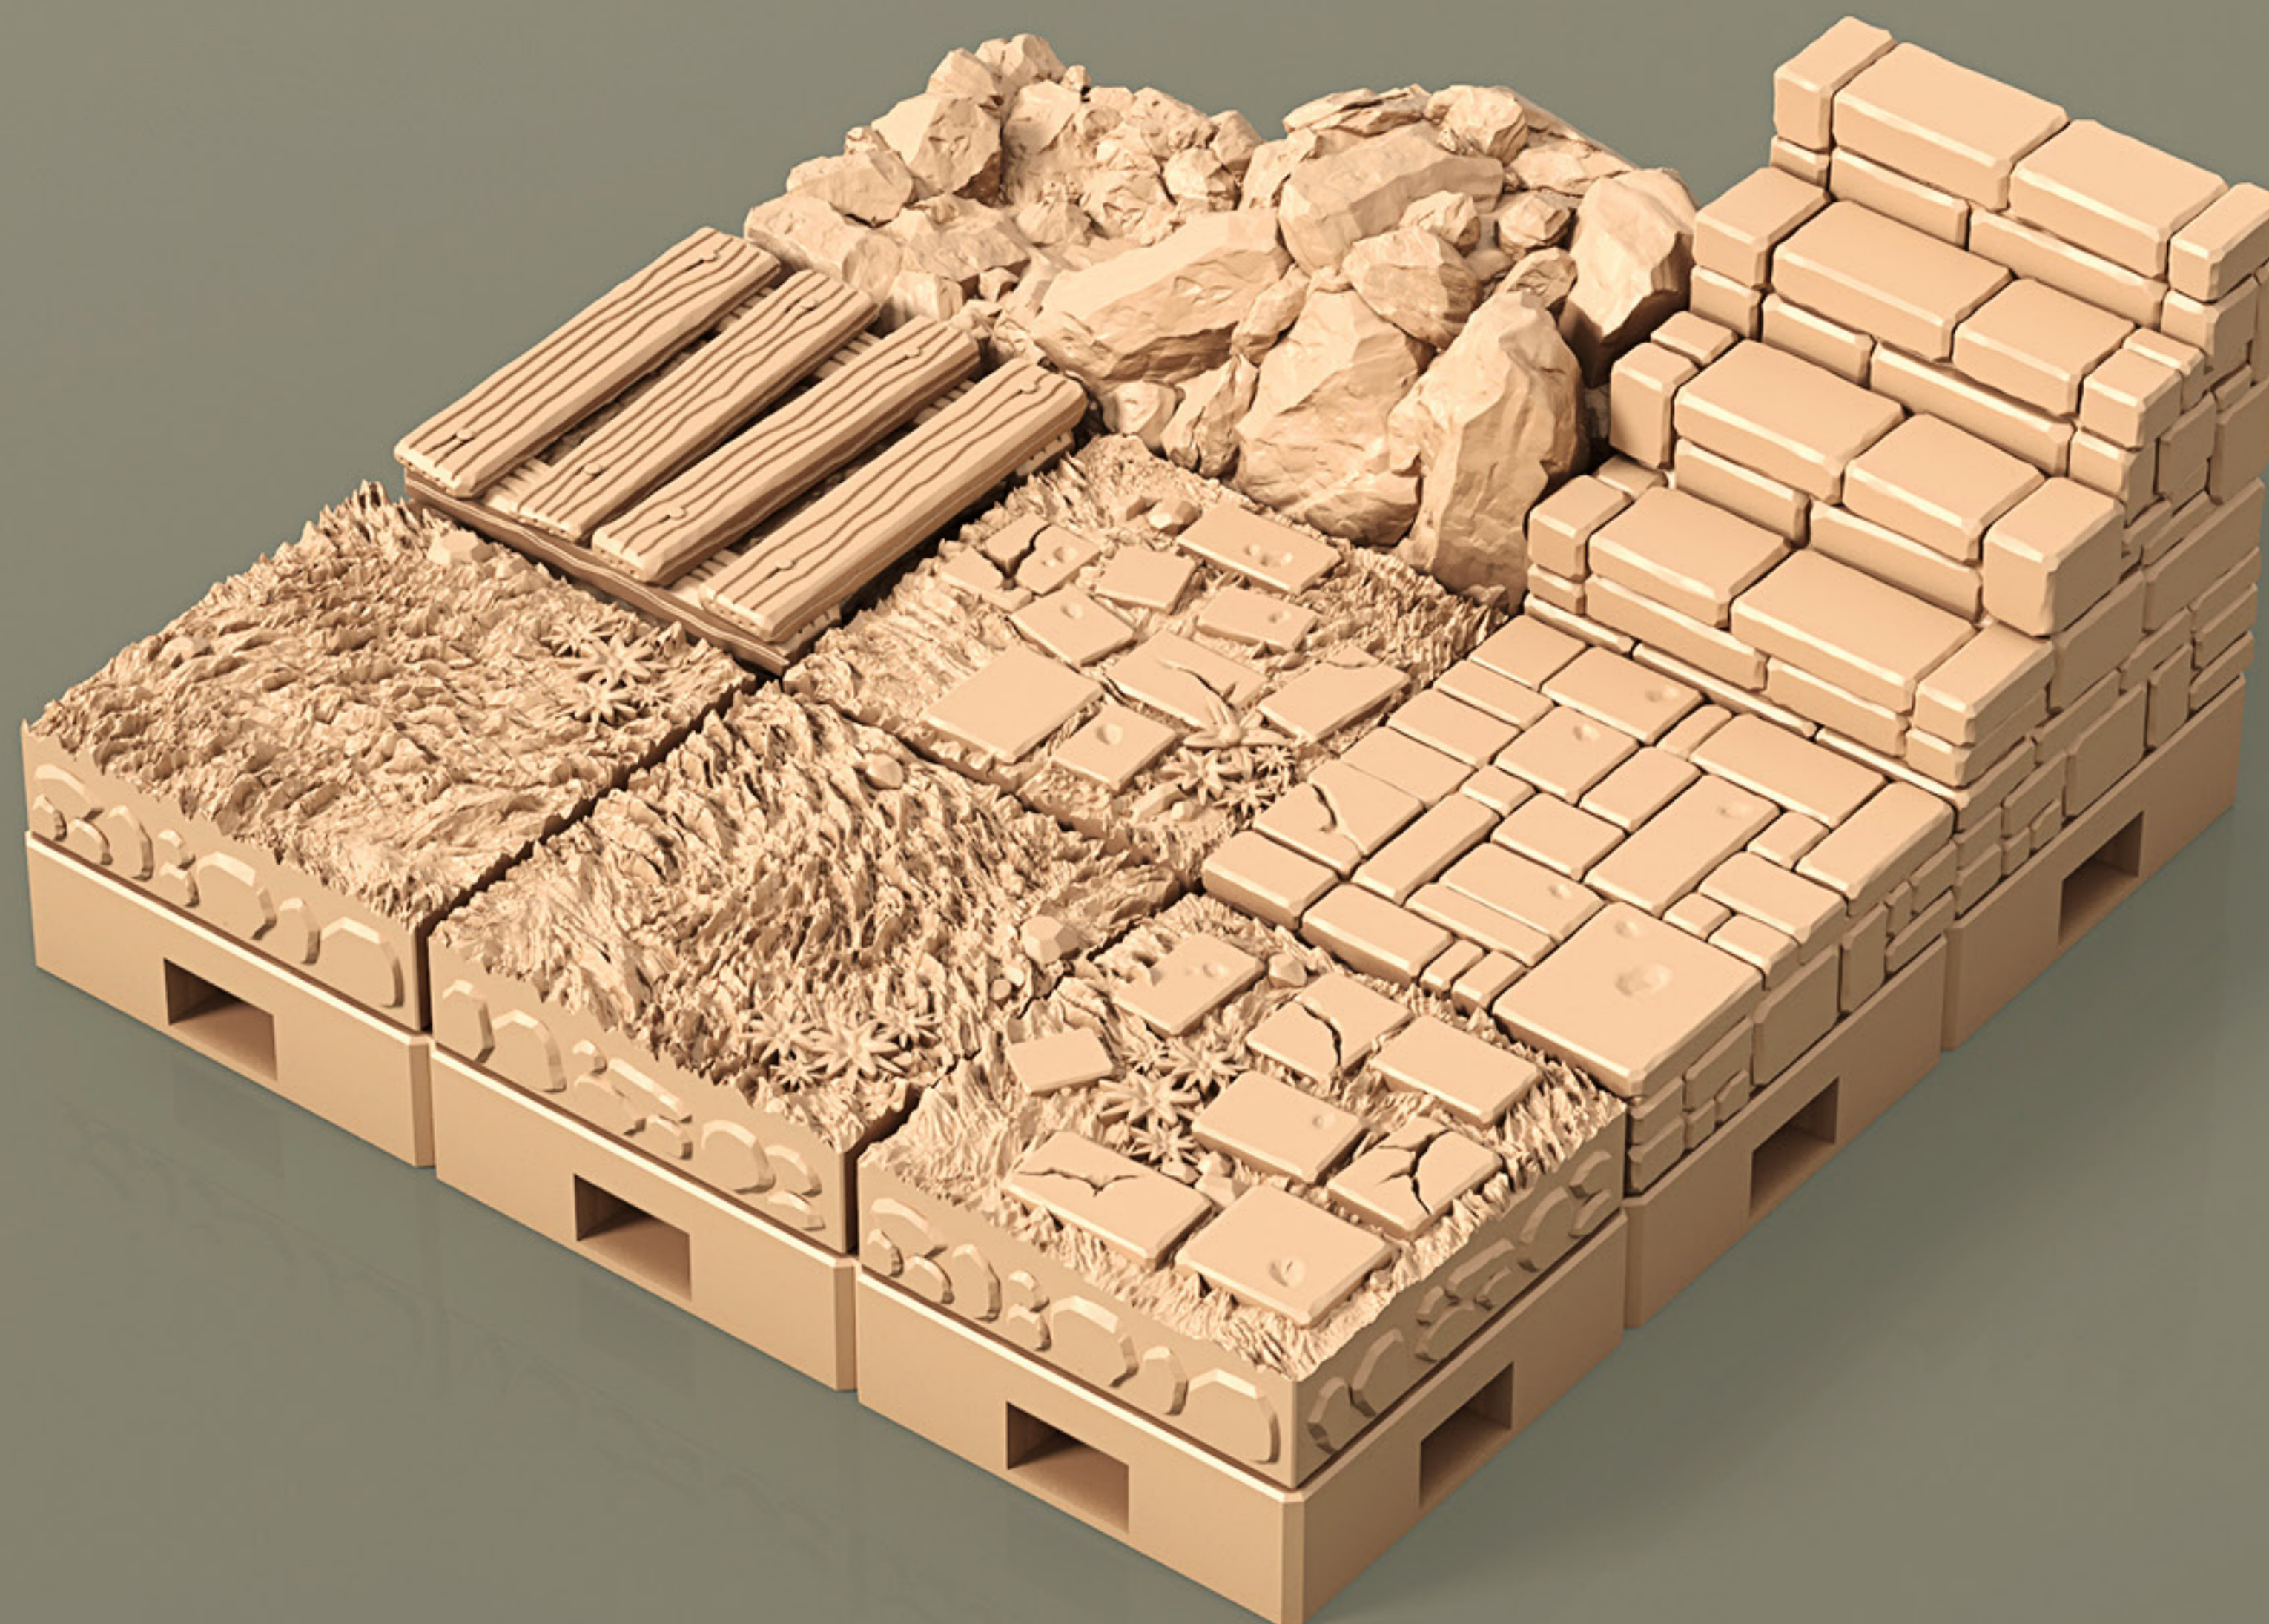

Adventure Pack 001

1 x DD Grid 3x3
2 x DD AP001 WLD Floor Grass F02
1 x DD AP001 WLD Floor Jetty F01
1 x DD AP001 WLD Floor Path F01
1 x DD AP001 WLD Floor Path F02
1 x DD AP001 T oll Cave

1 x DD AP001 DUN Floor Flagstone Random Small F02
1 x DD AP001 DUN Stairs

www.dragons.rest