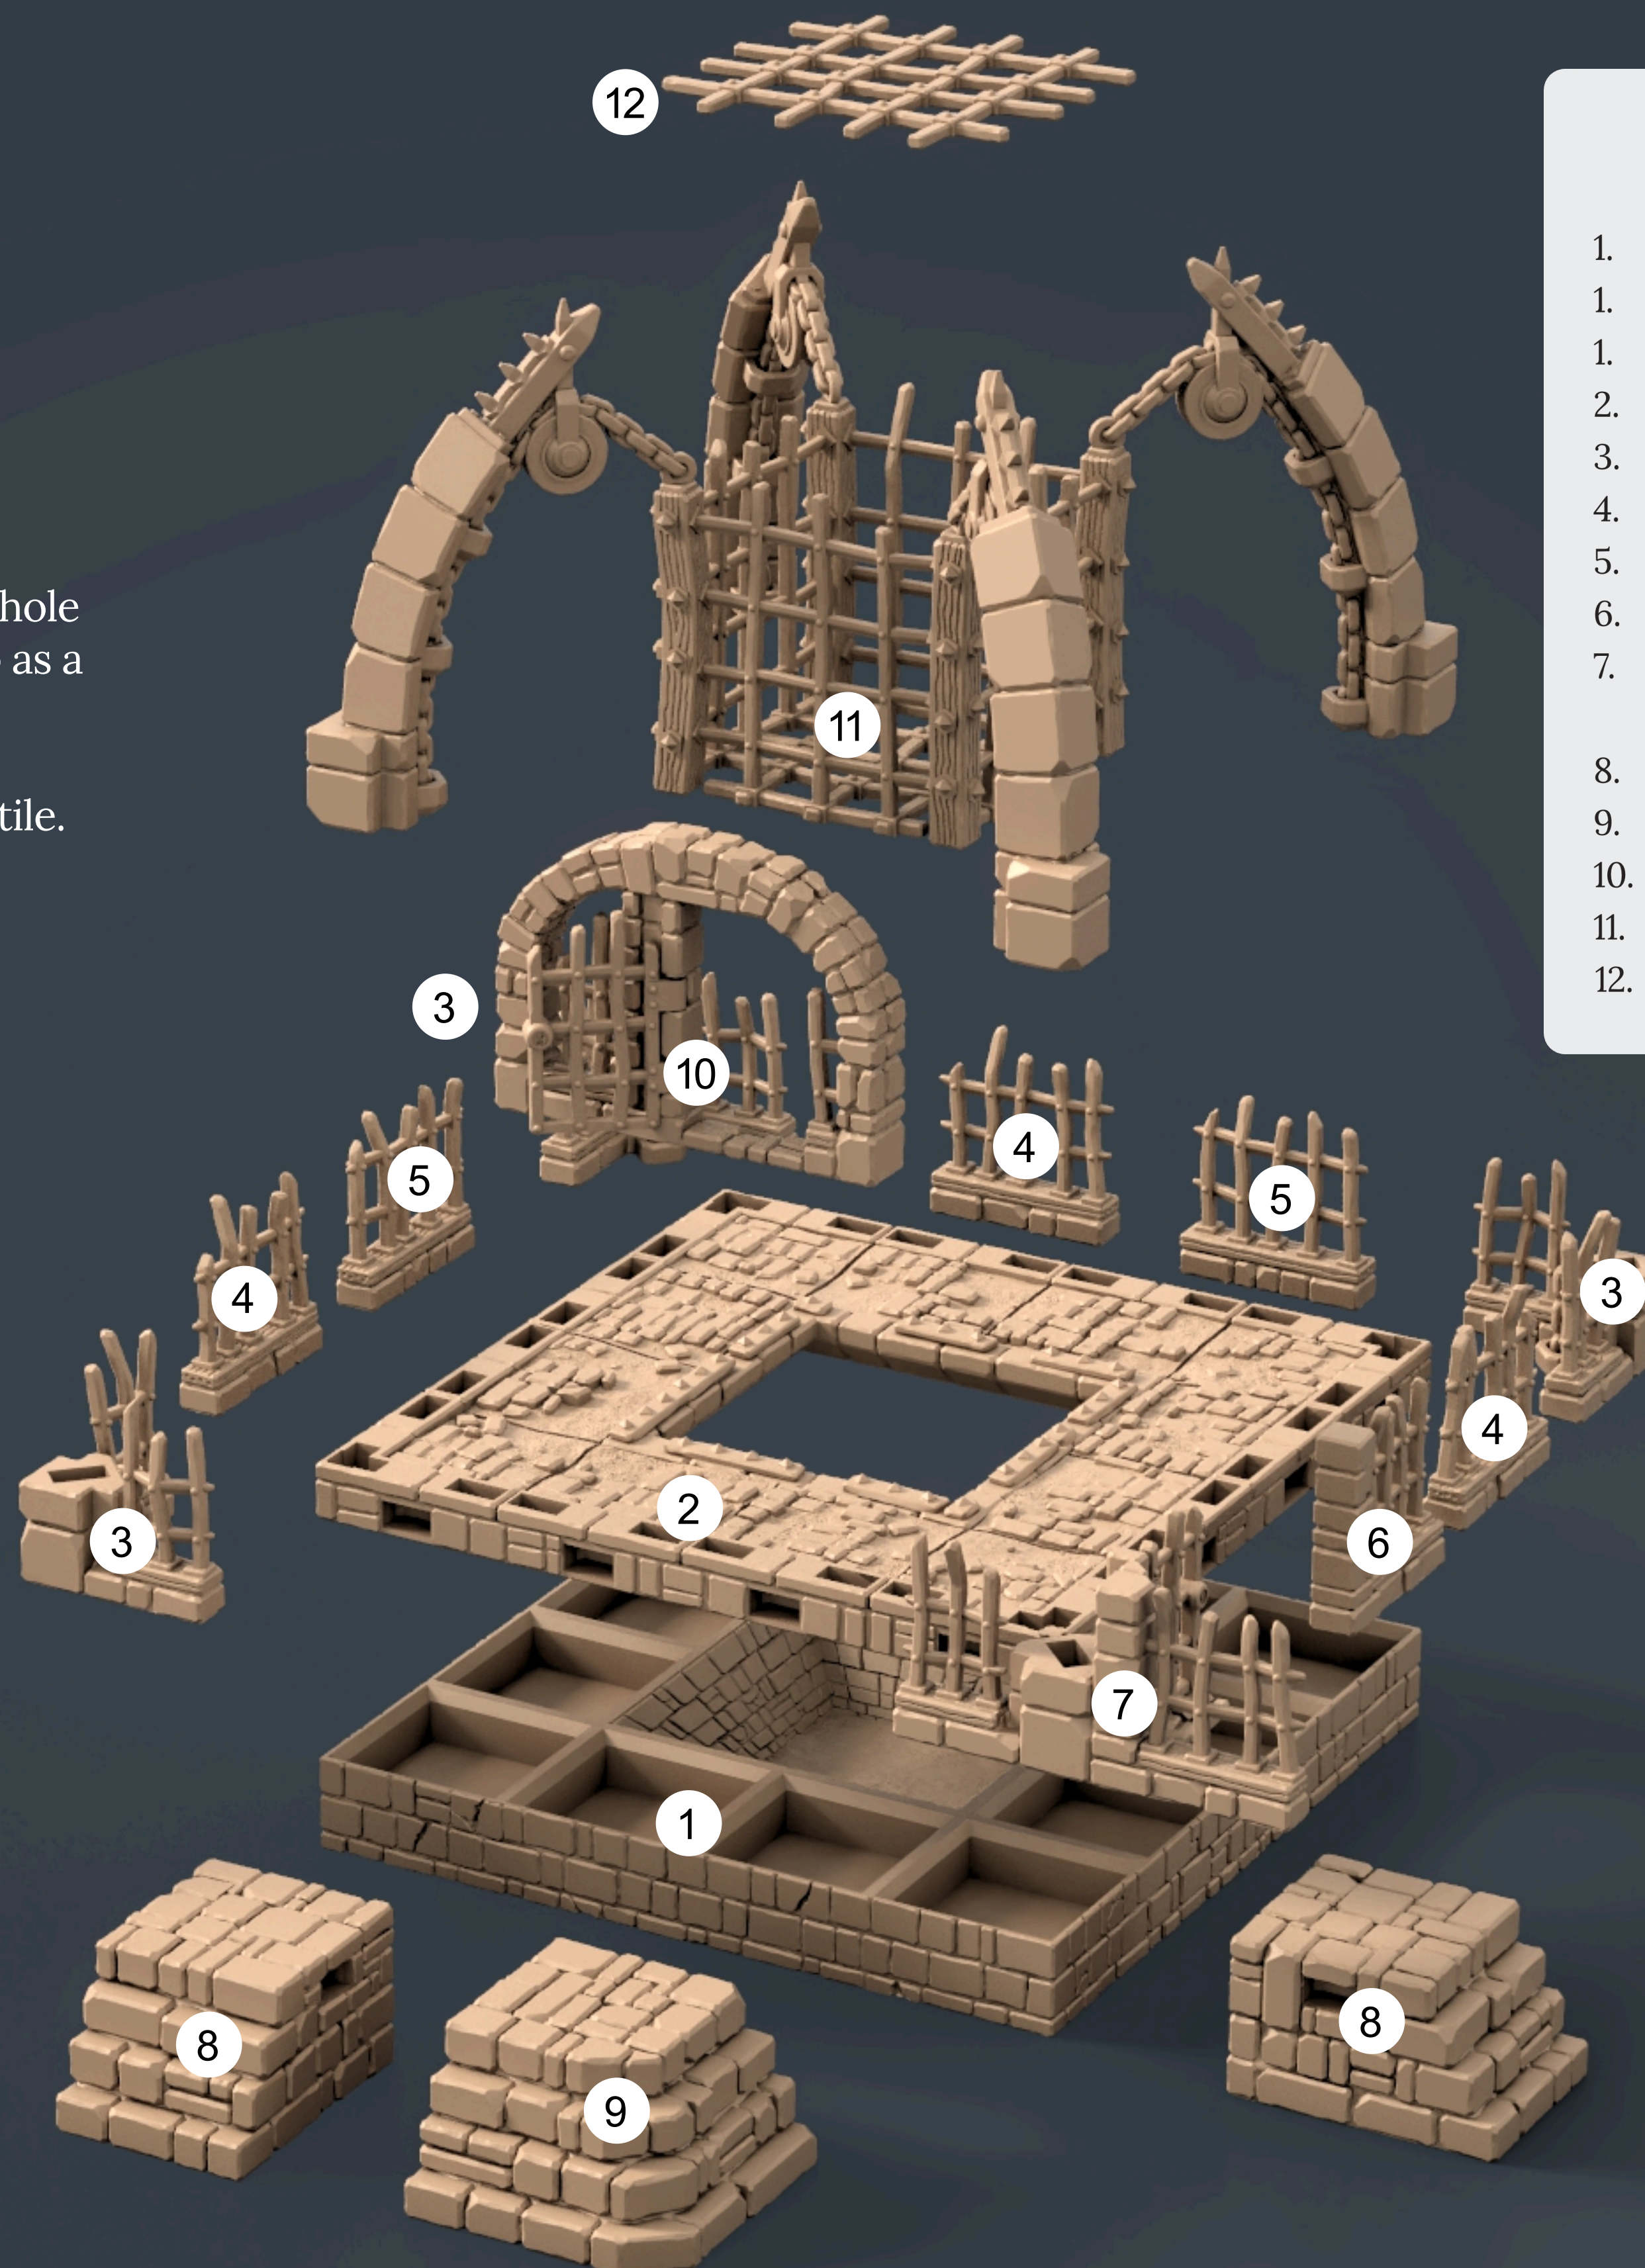

TERROR IN THE TUNDRA CAGE ROOM

Use the Pit 4x4 Overlay if you want to place the whole tile over an existing board or flat on your tabletop as a stand-alone piece.

Use the Pit 4x4 version to remove the underlying tile.

Use the Pit 4x4 Clips version to either replace the underlying tile or to be able to use in a more non uniform layout similar to Advance HeroQuest

PRINT LIST

1. TT Cage Room Pit 4x4 Overlay
1. TT Cage Room Pit 4x4
1. TT Cage Room Pit 4x4 Clips
2. TT Cage Room Floor 4x4
3. 3 x TT Cage Room Wall Cnr
4. 3 x TT Cage Room Wall Bars 01
5. 2 x TT Cage Room Wall Bars 02
6. TT Cage Room Wall Bars 03
7. TT Cage Room Wall Cnr Column Doorway and Door
8. 2 x DUN Stairs Edge
9. DUN Stairs Corner
10. TT Cage Room Wall Arch and Door
11. TT Cage Room Cage and Columns
12. TT Cage Room Cage Top