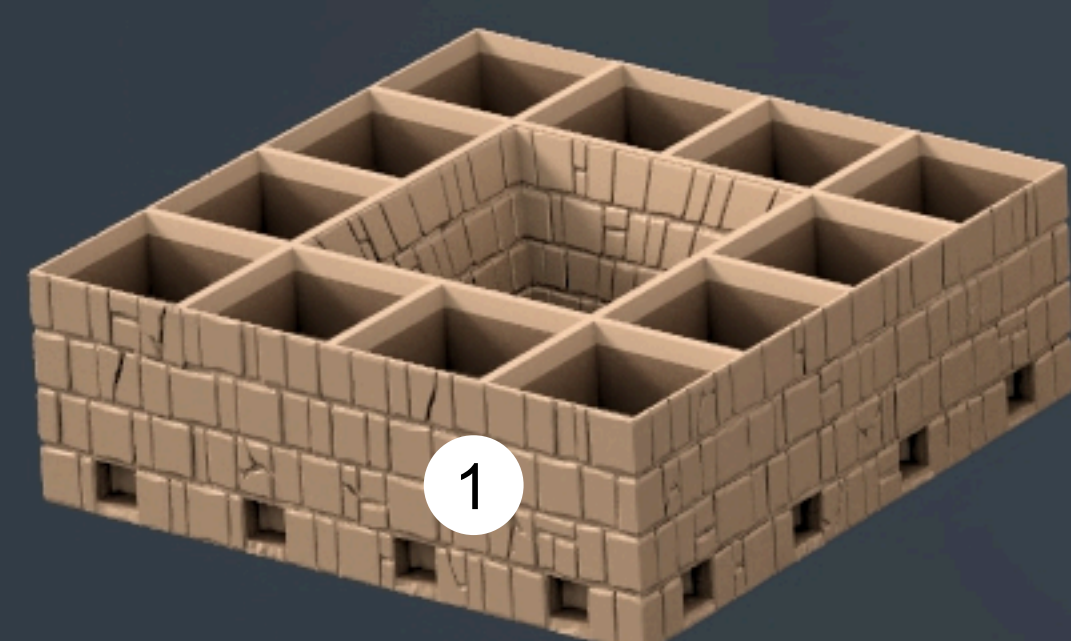

TERROR IN THE TUNDRA CAGE ROOM

Use the Pit 4x4 Overlay if you want to place the whole tile over an existing board or flat on your tabletop as a stand-alone piece.

Use the Pit 4x4 version to remove the underlying tile.

Use the Pit 4x4 Clips version to either replace the underlying tile or to be able to use in a more non uniform layout similar to Advance HeroQuest

PRINT LIST

1. TT Cage Room Pit 4x4 Overlay
1. TT Cage Room Pit 4x4
1. TT Cage Room Pit 4x4 Clips
2. TT Cage Room Floor 4x4
3. 3 x TT Cage Room Wall Cnr
4. 3 x TT Cage Room Wall Bars 01
5. 2 x TT Cage Room Wall Bars 02
6. TT Cage Room Wall Bars 03
7. TT Cage Room Wall Cnr Column Doorway and Door
8. 2 x DUN Stairs Edge
9. DUN Stairs Corner
10. TT Cage Room Wall Arch and Door
11. TT Cage Room Cage and Columns
12. TT Cage Room Cage Top