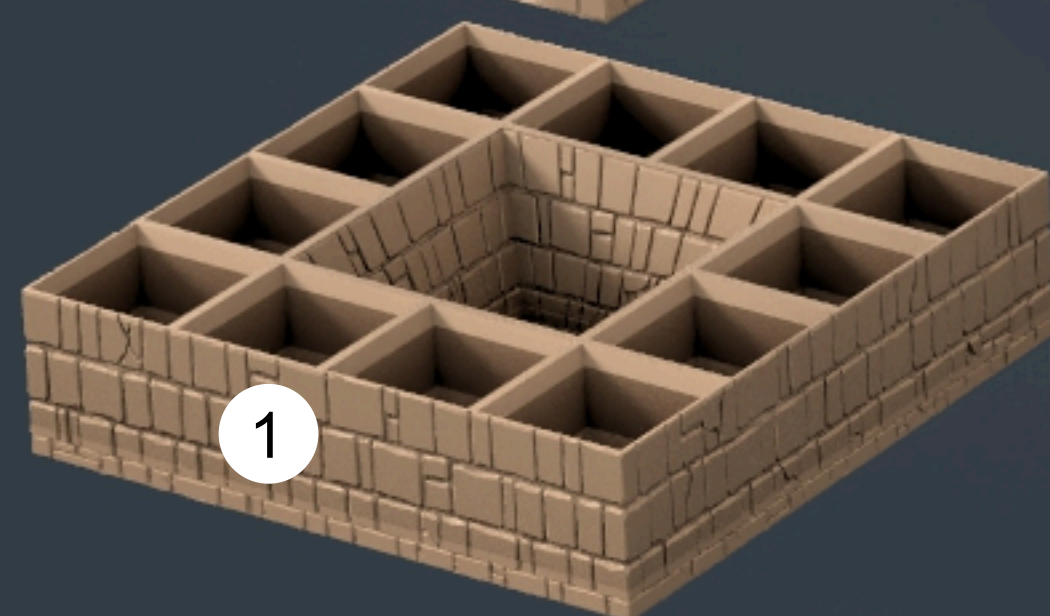

TERROR IN THE TUNDRA CAGE ROOM

Use the Pit 4x4 Overlay if you want to place the whole tile over an existing board or flat on your tabletop as a stand-alone piece.

Use the Pit 4x4 version to remove the underlying tile.

Use the Pit 4x4 Clips version to either replace the underlying tile or to be able to use in a more non uniform layout similar to Advance HeroQuest

PRINT LIST

1. TT Cage Room Pit 4x4 Overlay
1. TT Cage Room Pit 4x4
1. TT Cage Room Pit 4x4 Clips
2. TT Cage Room Floor 4x4
3. 3 x TT Cage Room Wall Cnr
4. 3 x TT Cage Room Wall Bars 01
5. 2 x TT Cage Room Wall Bars 02
6. TT Cage Room Wall Bars 03
7. TT Cage Room Wall Cnr Column Doorway and Door
8. 2 x DUN Stairs Edge
9. DUN Stairs Corner
10. TT Cage Room Wall Arch and Door
11. TT Cage Room Cage and Columns
12. TT Cage Room Cage Top